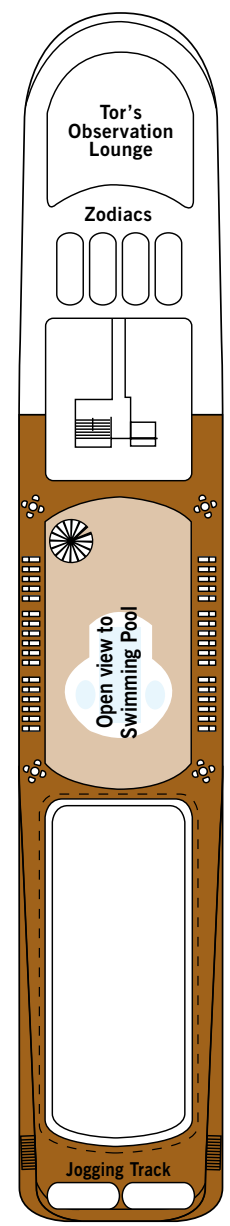

# SILVER CLOUD

**DECK 3**  
Changing Room  
Medical Centre

**DECK 4**  
The Restaurant  
La Dame  
Laundrette

**DECK 5**  
Dolce Vita  
Boutique  
Photo Studio

**DECK 6**  
Explorer Lounge  
Fitness Centre  
Reception/Guest Relations  
Expedition Office

**DECK 7**  
La Terrazza  
Zagara Beauty Spa  
Library

**DECK 8**  
The Bridge  
Pool  
Pool Bar  
The Grill  
Panorama Lounge  
Connoisseurs' Corner

**DECK 9**  
Tor's Observation Lounge  
Jogging Track