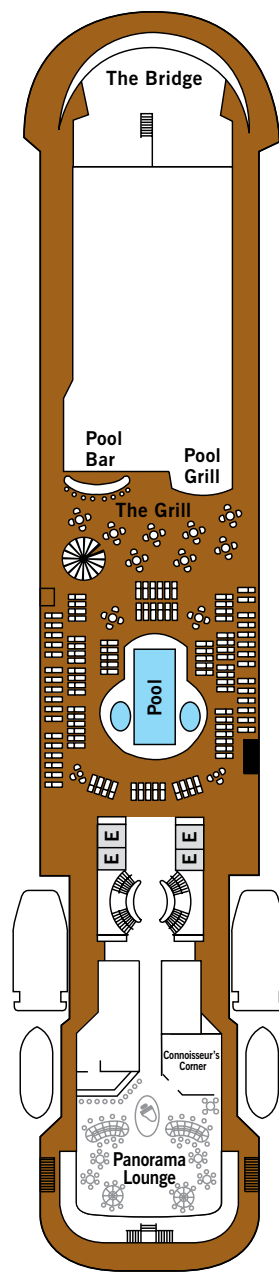

# SILVER CLOUD

**DECK 3**  
Changing Room  
Medical Centre

**DECK 4**  
The Restaurant  
La Dame  
Laundrette

**DECK 5**  
Dolce Vita  
Boutique  
Photo Studio

**DECK 6**  
Explorer Lounge  
Fitness Centre  
Reception/Guest Relations  
Expedition Office

**DECK 7**  
La Terrazza  
Zagara Beauty Spa  
Library

**DECK 8**  
The Bridge  
Pool  
Pool Bar  
The Grill  
Panorama Lounge  
Connoisseurs' Corner

**DECK 9**  
Tor's Observation Lounge  
Jogging Track

## SPECIFICATIONS

- Crew . . . . . 212
- Build . . . . . 1994
- Guests . . . . . 240 in Polar waters
- Officers . . . . . European
- Tonnage . . . . . 16,800
- Length . . . . . 514.14 Feet/156.7 Metres
- Width . . . . . 70.62 Feet/21.5 Metres
- Speed . . . . . 18 Knots
- Passenger Decks . . . . . 7
- Connecting Suites . . . . . ⇕
- 3rd Guest Capacity . . . . . ▲
- Bathtub/Shower Combination . . . . . ⚿
- Bathtub & Separate Shower . . . . . ⚿
- Disabled Suites . . . . . ♿
- 449, 451
- Refurbished . . . . . 2017
- Registry . . . . . Bahamas
- Ice-class Rating . . . . . 1C