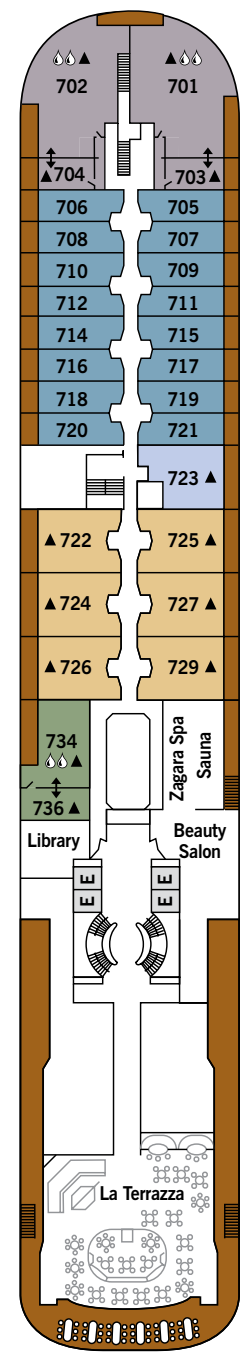

# SILVER CLOUD

**DECK 3**  
Changing Room  
Medical Centre

**DECK 4**  
The Restaurant  
La Dame  
Laundrette

**DECK 5**  
Dolce Vita  
Boutique  
Photo Studio

**DECK 6**  
Explorer Lounge  
Fitness Centre  
Reception/Guest Relations  
Expedition Office

**DECK 7**  
La Terrazza  
Zagara Beauty Spa  
Library

**DECK 8**  
The Bridge  
Pool  
Pool Bar  
The Grill  
Panorama Lounge  
Connoisseurs' Corner

**DECK 9**  
Tor's Observation Lounge  
Jogging Track

## SPECIFICATIONS

- Crew . . . . . 212
- Build . . . . . 1994
- Guests . . . . . 240 in Polar waters
- Officers . . . . . European
- Tonnage . . . . . 16,800
- Length . . . . . 514.14 Feet/156.7 Metres
- Width . . . . . 70.62 Feet/21.5 Metres
- Speed . . . . . 18 Knots
- Passenger Decks . . . . . 7
- Connecting Suites . . . . . ⇕
- 3rd Guest Capacity . . . . . ▲
- Bathtub/Shower Combination . . . . . ⚿
- Bathtub & Separate Shower . . . . . ⚿
- Disabled Suites . . . . . ♿
- 449, 451
- Refurbished . . . . . 2017
- Registry . . . . . Bahamas
- Ice-class Rating . . . . . 1C