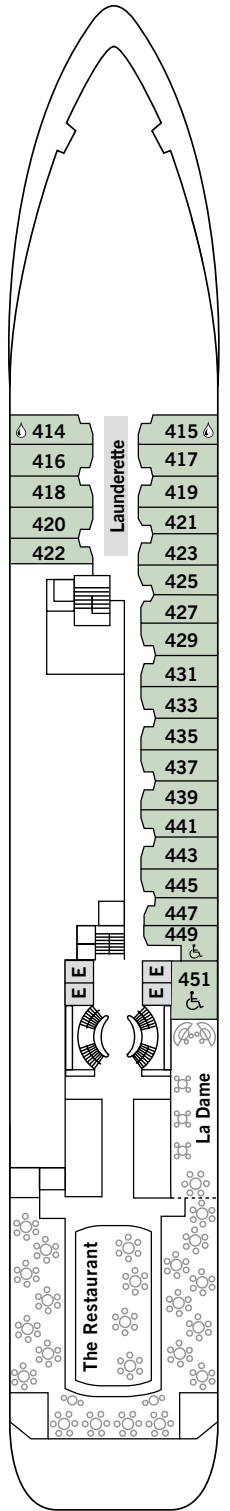

# SILVER CLOUD

**DECK 3**  
Changing Room  
Medical Centre

**DECK 4**  
The Restaurant  
La Dame  
Laundrette

**DECK 5**  
Dolce Vita  
Boutique  
Photo Studio

**DECK 6**  
Explorer Lounge  
Fitness Centre  
Reception/Guest Relations  
Expedition Office

**DECK 7**  
La Terrazza  
Zagara Beauty Spa  
Library

**DECK 8**  
The Bridge  
Pool  
Pool Bar  
The Grill  
Panorama Lounge  
Connoisseurs' Corner

**DECK 9**  
Tor's Observation Lounge  
Jogging Track

## SUITE CATEGORIES

- Owner's Suite . . . . . ●
- Grand Suite . . . . . ●
- Royal Suite . . . . . ●
- Silver Suite . . . . . ●
- Medallion Suite . . . . . ●
- Deluxe Veranda Suite . . . . . ●
- Veranda Suite . . . . . ●
- Vista Suite . . . . . ●

## SPECIFICATIONS

- Crew . . . . . 212
- Build . . . . . 1994
- Guests . . . . . 240 in Polar waters
- Officers . . . . . European
- Tonnage . . . . . 16,800
- Length . . . . . 514.14 Feet/156.7 Metres
- Width . . . . . 70.62 Feet/21.5 Metres
- Speed . . . . . 18 Knots
- Passenger Decks . . . . . 7
- Connecting Suites . . . . . ⇕
- 3rd Guest Capacity . . . . . ▲
- Bathtub/Shower Combination . . . . . ⚿
- Bathtub & Separate Shower . . . . . ⚿
- Disabled Suites . . . . . ♿
- 449, 451
- Refurbished . . . . . 2017
- Registry . . . . . Bahamas
- Ice-class Rating . . . . . 1C