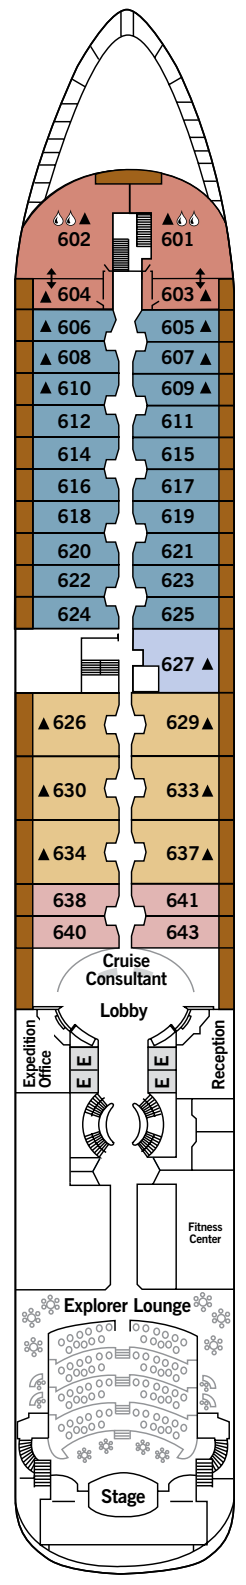

# SILVER CLOUD

**DECK 3**  
Changing Room  
Medical Centre

**DECK 4**  
The Restaurant  
La Dame  
Laundrette

**DECK 5**  
Dolce Vita  
Boutique  
Photo Studio

**DECK 6**  
Explorer Lounge  
Fitness Centre  
Reception/Guest Relations  
Expedition Office

**DECK 7**  
La Terrazza  
Zagara Beauty Spa  
Library

**DECK 8**  
The Bridge  
Pool  
Pool Bar  
The Grill  
Panorama Lounge  
Connoisseurs' Corner

**DECK 9**  
Tor's Observation Lounge  
Jogging Track

## SUITE CATEGORIES

- Owner's Suite . . . . . ●
- Grand Suite . . . . . ●
- Royal Suite . . . . . ●
- Silver Suite . . . . . ●
- Medallion Suite . . . . . ●
- Deluxe Veranda Suite . . . . . ●
- Veranda Suite . . . . . ●
- Vista Suite . . . . . ●

## SPECIFICATIONS

- Crew . . . . . 212
- Build . . . . . 1994
- Guests . . . . . 240 in Polar waters
- Officers . . . . . European
- Tonnage . . . . . 16,800
- Length . . . . . 514.14 Feet/156.7 Metres
- Width . . . . . 70.62 Feet/21.5 Metres
- Speed . . . . . 18 Knots
- Passenger Decks . . . . . 7
- Connecting Suites . . . . . ⇕
- 3rd Guest Capacity . . . . . ▲
- Bathtub/Shower Combination . . . . . ⚿
- Bathtub & Separate Shower . . . . . ⚿
- Disabled Suites . . . . . ♿
- 449, 451
- Refurbished . . . . . 2017
- Registry . . . . . Bahamas
- Ice-class Rating . . . . . 1C