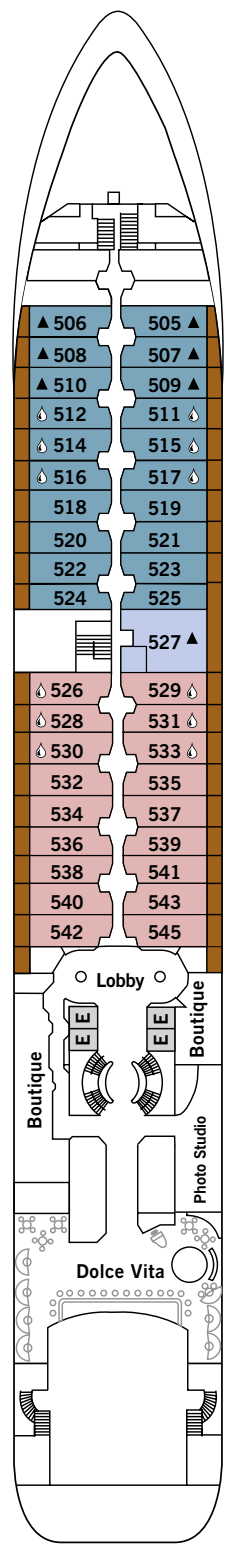

# SILVER CLOUD

**DECK 3**  
Changing Room  
Medical Centre

**DECK 4**  
The Restaurant  
La Dame  
Laundrette

**DECK 5**  
Dolce Vita  
Boutique  
Photo Studio

**DECK 6**  
Explorer Lounge  
Fitness Centre  
Reception/Guest Relations  
Expedition Office

**DECK 7**  
La Terrazza  
Zagara Beauty Spa  
Library

**DECK 8**  
The Bridge  
Pool  
Pool Bar  
The Grill  
Panorama Lounge  
Connoisseurs' Corner

**DECK 9**  
Tor's Observation Lounge  
Jogging Track

## SUITE CATEGORIES

- Owner's Suite . . . . . ●
- Grand Suite . . . . . ●
- Royal Suite . . . . . ●
- Silver Suite . . . . . ●
- Medallion Suite . . . . . ●
- Deluxe Veranda Suite . . . . . ●
- Veranda Suite . . . . . ●
- Vista Suite . . . . . ●

## SPECIFICATIONS

- Crew . . . . . 212
- Build . . . . . 1994
- Guests . . . . . 240 in Polar waters
- Officers . . . . . European
- Tonnage . . . . . 16,800
- Length . . . . . 514.14 Feet/156.7 Metres
- Width . . . . . 70.62 Feet/21.5 Metres
- Speed . . . . . 18 Knots
- Passenger Decks . . . . . 7
- Connecting Suites . . . . . ⇕
- 3rd Guest Capacity . . . . . ▲
- Bathtub/Shower Combination . . . . . ⚿
- Bathtub & Separate Shower . . . . . ⚿
- Disabled Suites . . . . . ♿
- 449, 451
- Refurbished . . . . . 2017
- Registry . . . . . Bahamas
- Ice-class Rating . . . . . 1C