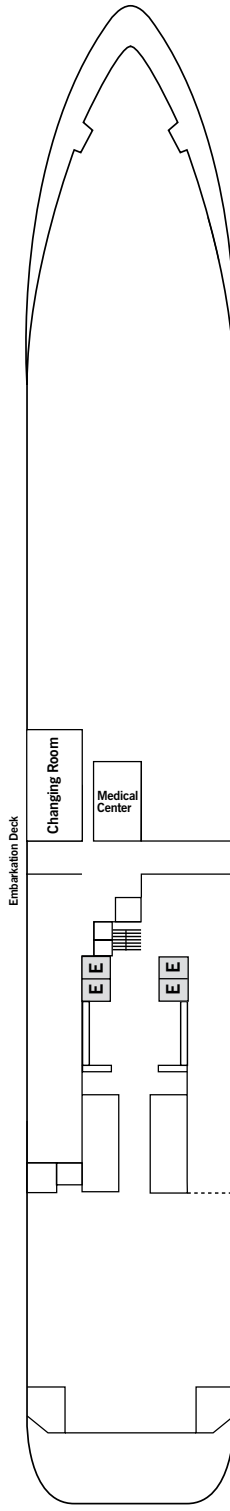

# SILVER CLOUD

**DECK 3**  
Changing Room  
Medical Centre

**DECK 4**  
The Restaurant  
La Dame  
Laundrette

**DECK 5**  
Dolce Vita  
Boutique  
Photo Studio

**DECK 6**  
Explorer Lounge  
Fitness Centre  
Reception/Guest Relations  
Expedition Office

**DECK 7**  
La Terrazza  
Zagara Beauty Spa  
Library

**DECK 8**  
The Bridge  
Pool  
Pool Bar  
The Grill  
Panorama Lounge  
Connoisseurs' Corner

**DECK 9**  
Tor's Observation Lounge  
Jogging Track

## SUITE CATEGORIES

- Owner's Suite . . . . . ●
- Grand Suite . . . . . ●
- Royal Suite . . . . . ●
- Silver Suite . . . . . ●
- Medallion Suite . . . . . ●
- Deluxe Veranda Suite . . . . . ●
- Veranda Suite . . . . . ●
- Vista Suite . . . . . ●

## SPECIFICATIONS

- Crew . . . . . 212
- Build . . . . . 1994
- Guests . . . . . 240 in Polar waters
- Officers . . . . . European
- Tonnage . . . . . 16,800
- Length . . . . . 514.14 Feet/156.7 Metres
- Width . . . . . 70.62 Feet/21.5 Metres
- Speed . . . . . 18 Knots
- Passenger Decks . . . . . 7
- Connecting Suites . . . . . ⇕
- 3rd Guest Capacity . . . . . ▲
- Bathtub/Shower Combination . . . . . ⚿
- Bathtub & Separate Shower . . . . . ⚿
- Disabled Suites . . . . . ♿
- 449, 451
- Refurbished . . . . . 2017
- Registry . . . . . Bahamas
- Ice-class Rating . . . . . 1C