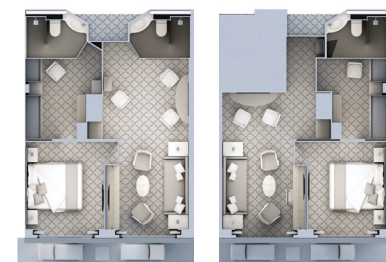

## SPECIFICATIONS

- Crew . . . . . 212
- Build . . . . . 1994
- Guests . . . . . 240 in Polar waters
- Officers . . . . . European
- Tonnage . . . . . 16,800
- Length . . . . . 514.14 Feet/156.7 Metres
- Width . . . . . 70.62 Feet/21.5 Metres
- Speed . . . . . 18 Knots
- Passenger Decks . . . . . 7
- Connecting Suites . . . . . ⇕
- 3rd Guest Capacity . . . . . ▲
- Bathtub/Shower Combination . . . . . ⚿
- Bathtub & Separate Shower . . . . . ⚿
- Disabled Suites . . . . . ♿
- 449, 451
- Refurbished . . . . . 2017
- Registry . . . . . Bahamas
- Ice-class Rating . . . . . 1C

**295 SQ. FT. / 27 M<sup>2</sup>**  
**INCLUDING VERANDA (49 SQ. FT. / 4.5 M<sup>2</sup>)**

- Teak veranda with patio furniture and floor-to-ceiling glass doors
- Sitting area
- Twin beds or queen-sized bed
- Marbled bathroom with shower (some with tub/shower combination)
- Walk-in wardrobe with personal safe
- Writing desk
- Hair dryer
- Unlimited Standard Wifi

### VISTA SUITE

**240 SQ. FT. / 22 M<sup>2</sup>**

- Large picture window providing panoramic ocean views
- Sitting area
- Twin beds or queen-sized bed
- Marbled bathroom with shower (some with tub/shower combination)
- Walk-in wardrobe with personal safe
- Writing desk
- Hair dryer
- Unlimited Standard Wifi